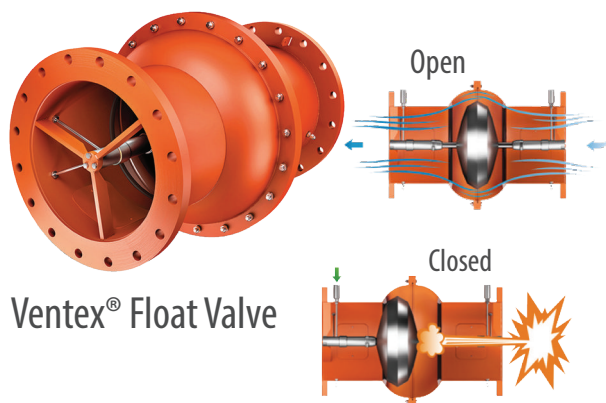

### FlameFree™ Explosion Venting

IQR™ Round Flamefree™ Explosion Relief Vents

R-IQ™ Rectangular Flamefree™ Explosion Relief Vents

- Certified and tested to different International standards
- For indoor installations and on outdoor process with restricted evacuation options.
- IQR (Round-Intercepts / Quenches-Retains); flame, pressure and dust
- R-IQ (Rectangle-Intercepts / Quenches-Retains) flame, pressure and dust
- High venting efficiency

## Passive Mechanical Isolation Barriers

Ventex® Float Valve

Redex® Flap Valve