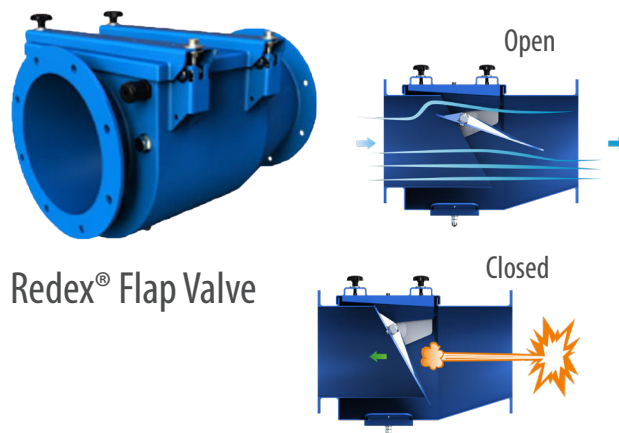

### FlameFree™ Explosion Venting

IQR™ Round Flamefree™ Explosion Relief Vents

R-IQ™ Rectangular Flamefree™ Explosion Relief Vents

- Certified and tested to different International standards
- For indoor installations and on outdoor process with restricted evacuation options.
- IQR (Round-Intercepts / Quenches-Retains); flame, pressure and dust
- R-IQ (Rectangle-Intercepts / Quenches-Retains) flame, pressure and dust
- High venting efficiency

## Passive Mechanical Isolation Barriers

Ventex® Float Valve

Redex® Flap Valve