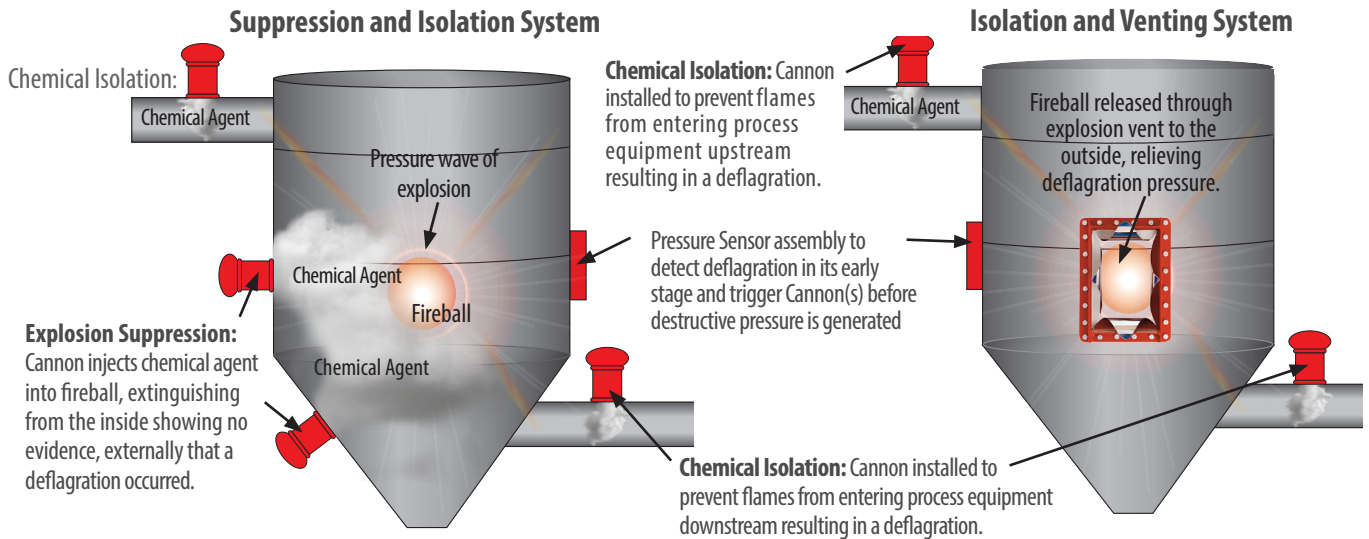

Example: Type IPD Activated Systems